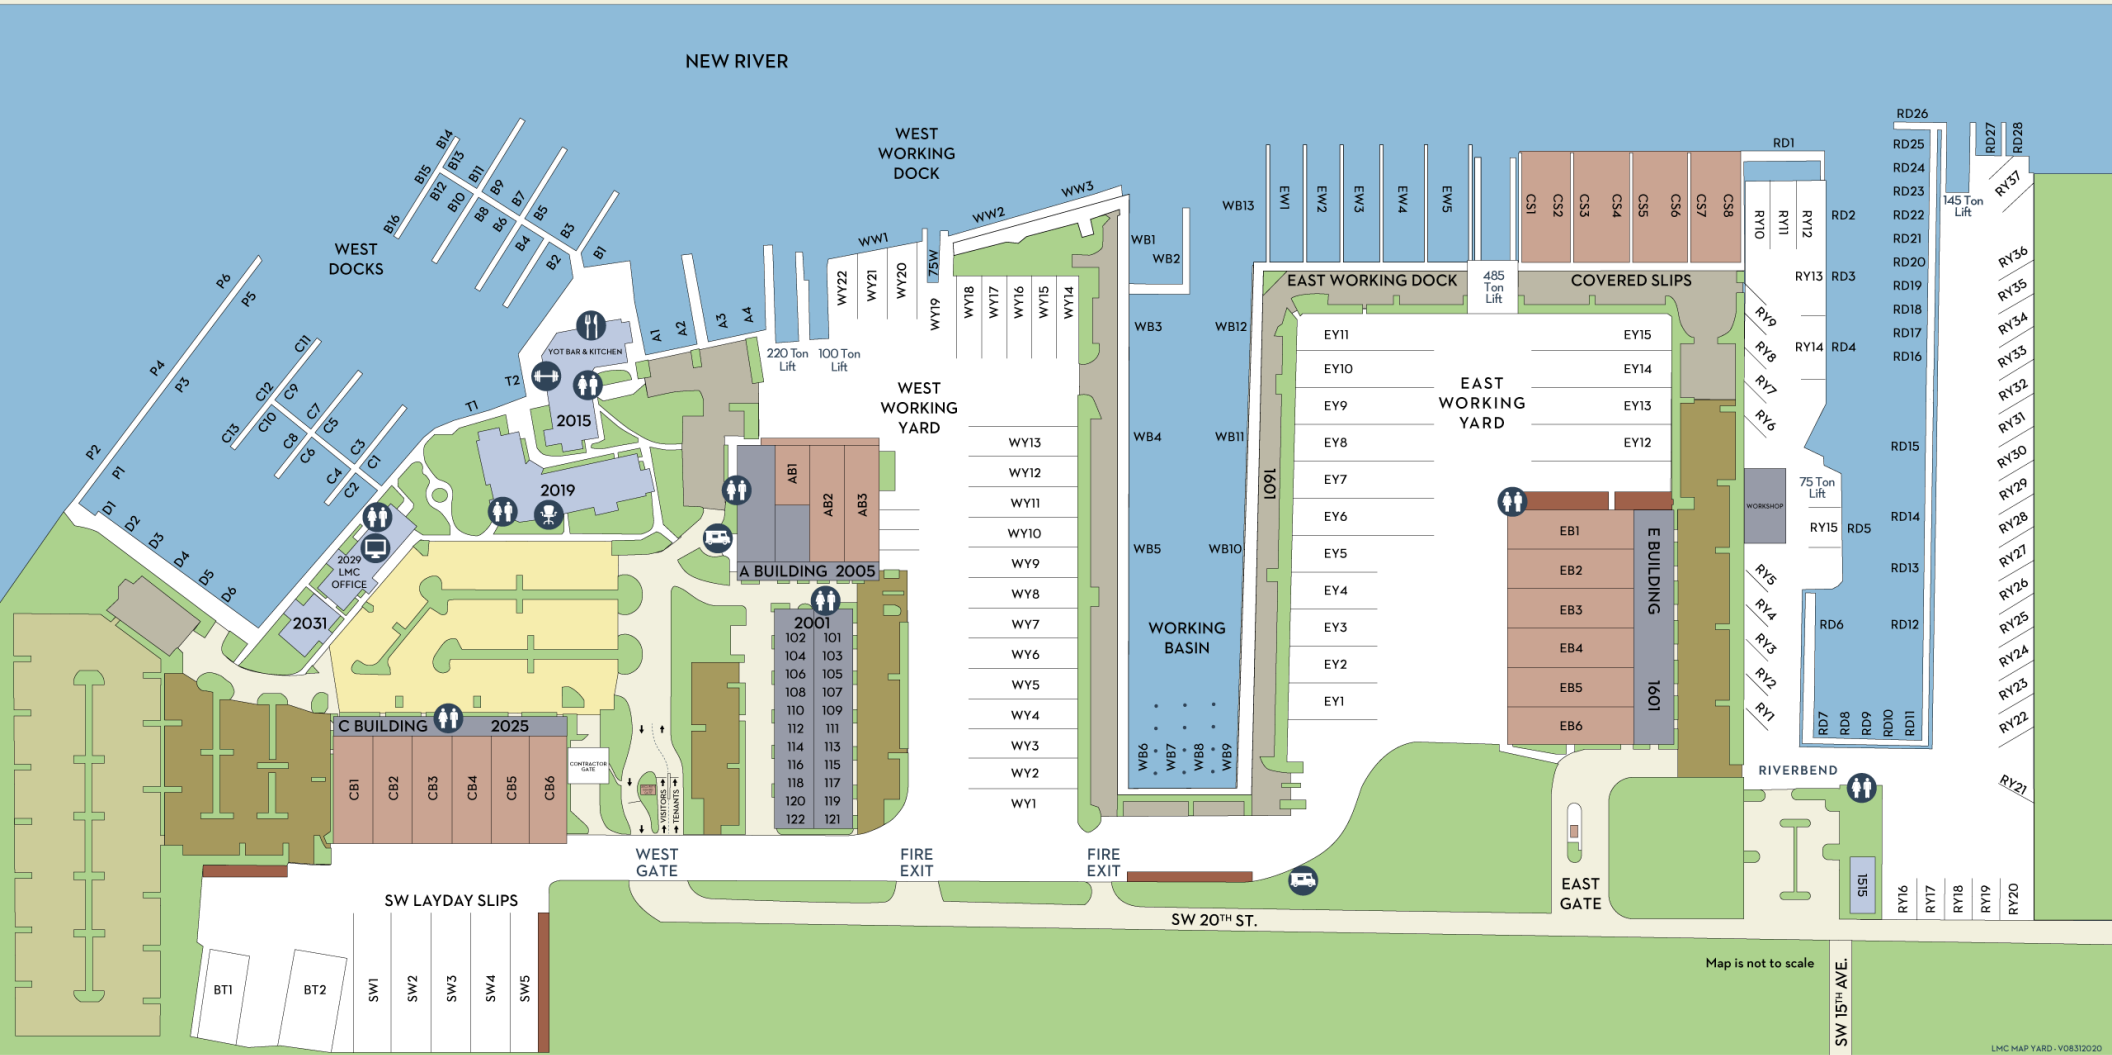

A YARD ABOVE

80°.099 WEST
26°.057 NORTH

- LMC MARINA OFFICE
- YOT BAR & KITCHEN
- GYM
- RESTROOMS
- FOOD TRUCKS
- CREW OPEN WORK AREA
- CREW PARKING AREAS
- GENERAL PARKING AREAS
- WORKSHOP TENANT PARKING AREAS
- OFFICE TENANT PARKING AREAS

Map is not to scale

SW 15TH AVE.

LMC MAP YARD - V06312020